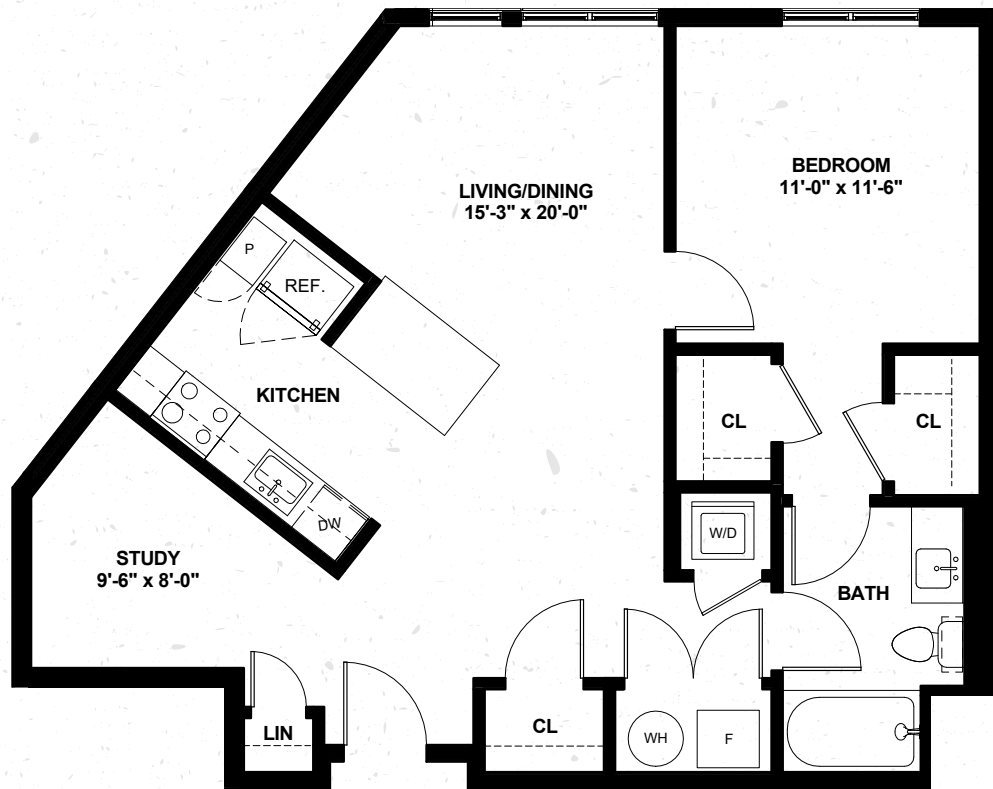

145 FRONT

AT CITY SQUARE

A15

ONE BED/STUDY

ONE BATH

818 Sq. Ft.

APARTMENT #

STARTS AT