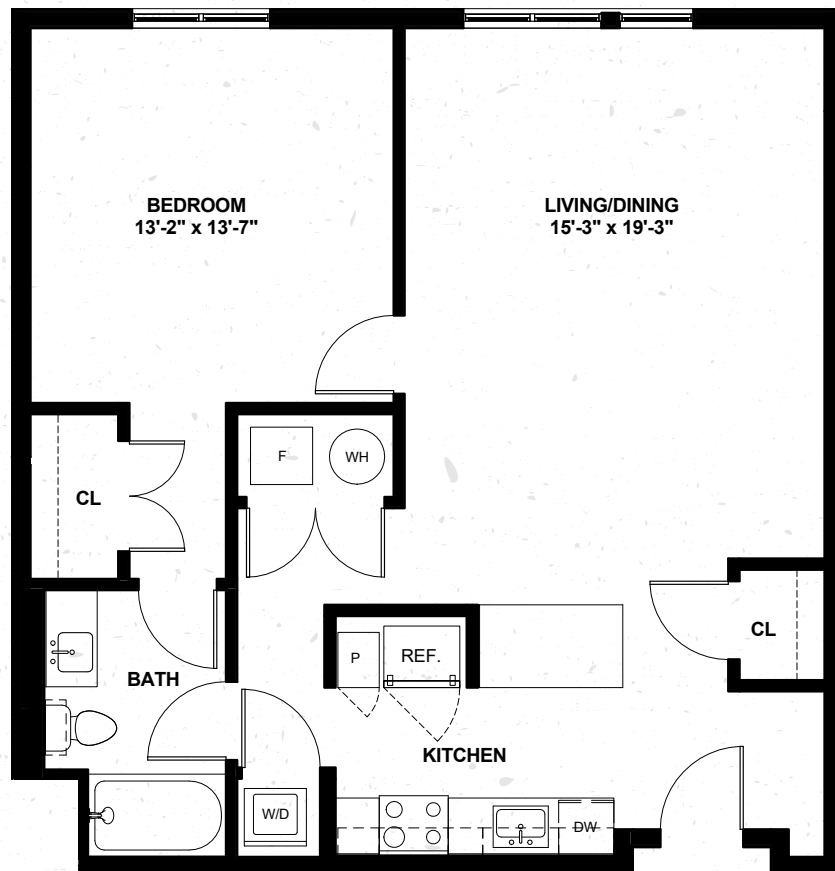

145 FRONT

AT CITY SQUARE

A18

ONE BED

ONE BATH

902 Sq. Ft.

FLOORS 1-5

APARTMENT #