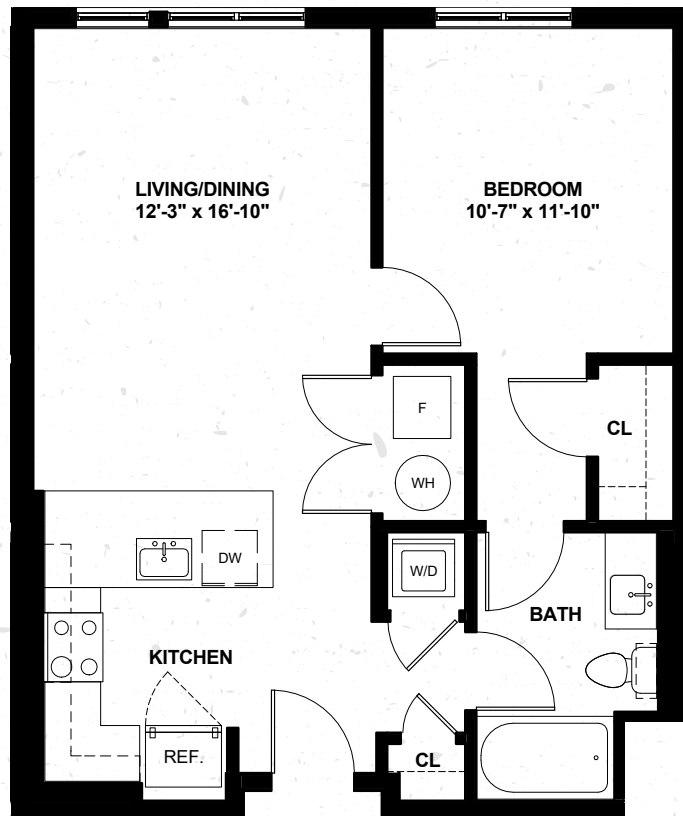

145 FRONT

AT CITY SQUARE

A4

ONE BED

ONE BATH

683 Sq. Ft.

FLOORS 1-5

APARTMENT #