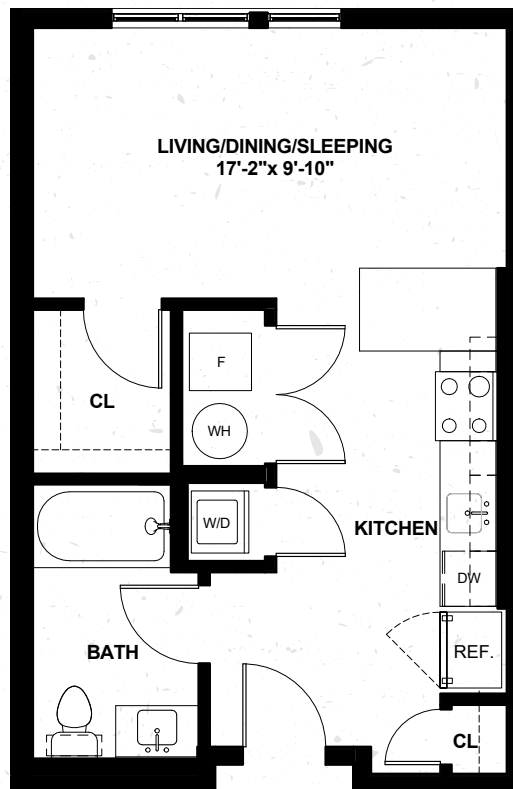

145 FRONT

AT CITY SQUARE

S1

STUDIO

ONE BATH

490 Sq. Ft.

FLOOR 1

APARTMENT #