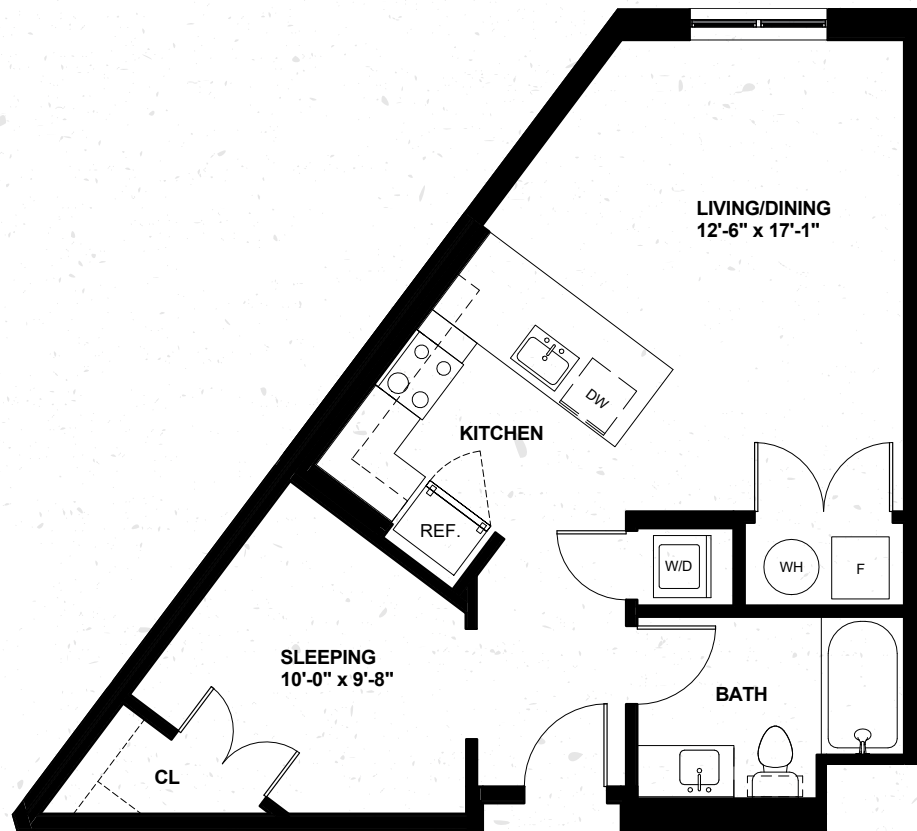

145 FRONT

AT CITY SQUARE

S7

STUDIO/SLEEPING

ONE BATH

619 Sq. Ft.

FLOORS 2-5

APARTMENT #

STARTS AT

DATE AVAILABLE

145 Front Street, Worcester, MA 01608 | 774.420.2207 | 145FrontApartments.com

Square footage displayed is approximate and may vary slightly. Rental rates, availability, lease terms, deposits, apartment features, and specials are subject to change without notice. Details and dimensions may differ from actual plans. Balconies available on select apartments.